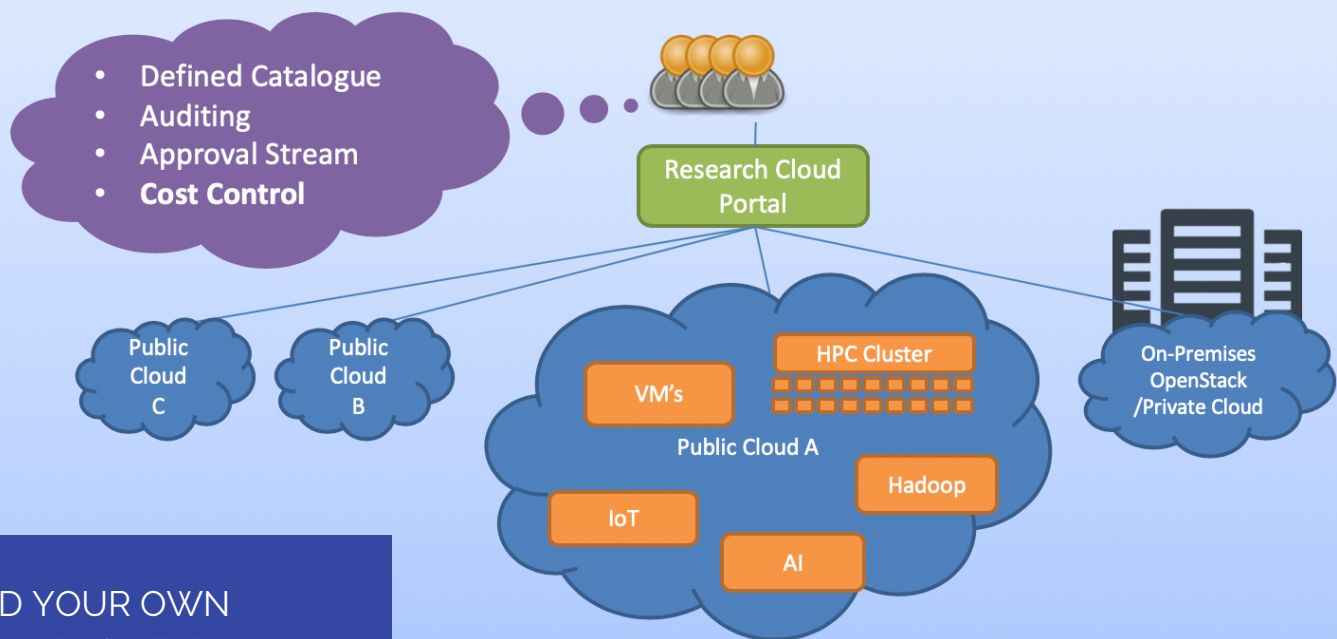

OCF SOLUTIONS

RESEARCH CLOUD PORTAL

BUILD YOUR OWN
CLOUD FRONT-END

SUPPORTED - BASED ON
REDHAT CLOUDFORMS

ONE PORTAL,
MULTIPLE CLOUDS

CUSTOM FORMS

QUOTAS

APPROVAL
STREAMS

RESEARCH CLOUD COMPUTING - WITHOUT THE CREDIT CARDS

- Gives Researchers Access to Cloud
 - Allow researchers to consume cloud services inc access to novel hardware and software stacks
 - No need for researchers to wait for IT Services to Rack/Install/Network new hardware
 - No need to use your own credit card
 - Reduced time to science
- Gives the Institution Control
 - Customisable Interface
 - Quotas
 - Charge-back
 - Enforcement policies
 - Email reminders
 - Standardise Images (where appropriate)
 - Stopping/Warning of non-compliant VM's
 - Use on-premise hardware when required